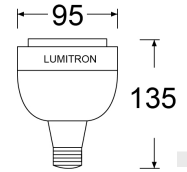

LED PAR30

LPAR30-6

Energy Saving Lighting

REF.	Power	Lumen	CRI	Input Voltage	Base
LPAR30-6-LED30W	LED 30W	2250	80	180-265V	E27
LPAR30-6-LED40W	LED 40W	3240	80	180-265V	E27

LPAR30-7

Energy Saving Lighting

REF.	Power	Lumen	CRI	Input Voltage	Base
LPAR30-7-LED15W	LED 15W	1350	80	160-240V	E27
LPAR30-7-LED30W	LED 30W	2200	80	160-240V	E27
LPAR30-7-LED40W	LED 40W	3200	80	160-240V	E27