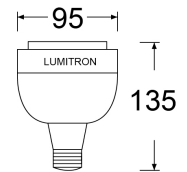

LED PAR30

LPAR30-6

Energy Saving Lighting

REF.	Power	Lumen	CRI	Input Voltage	Base
LPAR30-6-LED30W	LED 30W	2250	80	180-265V	E27
LPAR30-6-LED40W	LED 40W	3240	80	180-265V	E27

LPAR30-7

Energy Saving Lighting

REF.	Power	Lumen	CRI	Input Voltage	Base
LPAR30-7-LED15W	LED 15W	1350	80	160-240V	E27
LPAR30-7-LED30W	LED 30W	2200	80	160-240V	E27
LPAR30-7-LED40W	LED 40W	3200	80	160-240V	E27